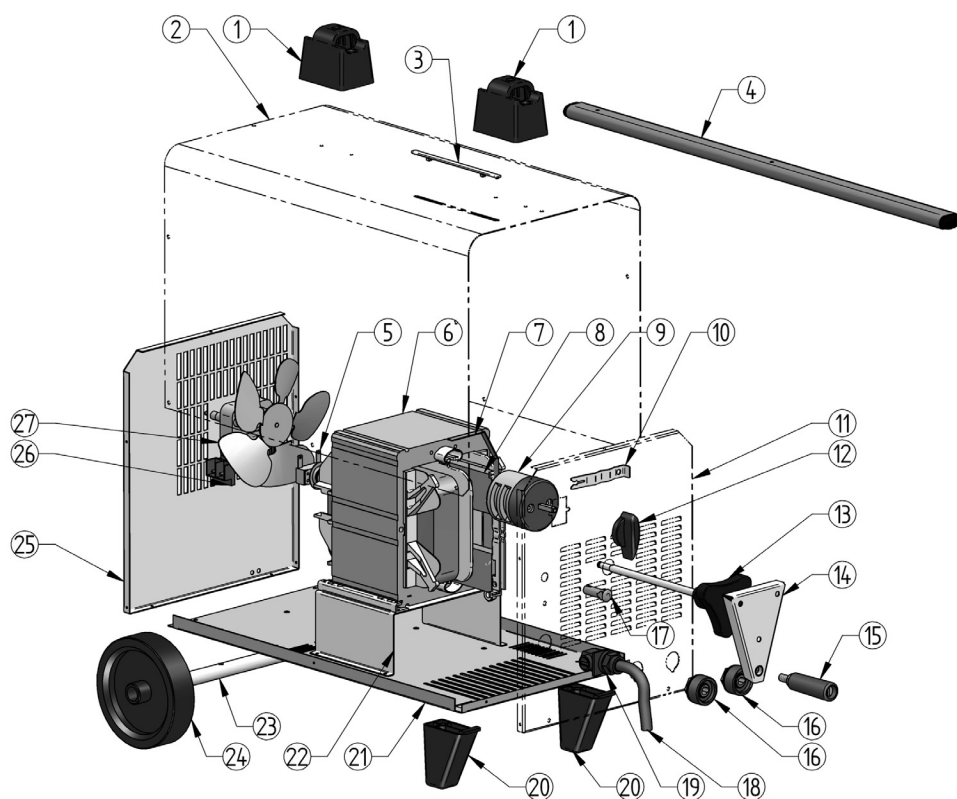

# SPARE PARTS LISTING & DRAWING SHEET FOR 240A Turbo Arc Welder

Stock No.05569

Part No.AW243AT

KEY No.	PART No.	STOCK No.	DESCRIPTION
1	Y720192	06559	Support.
2	Y710146	06560	Top cover.
3	Y720277	06561	Scala needle protection cover.
4	Y712669	06562	Handle.
5	Y657027	06563	Thermal protective device.
6	Y751306	06564	Transformer.
7	Y712737	06565	Scale needle.
8	Y712976	06566	Shunt.
9	Y651118	06567	Switch.
10	Y681031	06568	Spring.
11	Y710053	06569	Front label.
12	Y650094	06570	Knob.
13	Y720258	06571	Adjusting screw.
14	Y714844	06572	Support.

KEY No.	PART No.	STOCK No.	DESCRIPTION
15	Y687032	06574	Knob.
16	Y650051	06575	Dinse socket.
17	Y654021	06576	Lamp.
18	Y741223	06577	Input supply cable.
19	Y650004	06579	Cable lock.
20	Y720114	06581	Foot.
21	Y714841	06582	Bottom.
22	Y714775	06584	Support.
23	Y714814	06586	Axle.
24	Y688006	06587	Wheel.
25	Y714773	06588	Back panel.
26	Y673061	06589	Exhaust fan.
27	Y673040	06590	Fan.