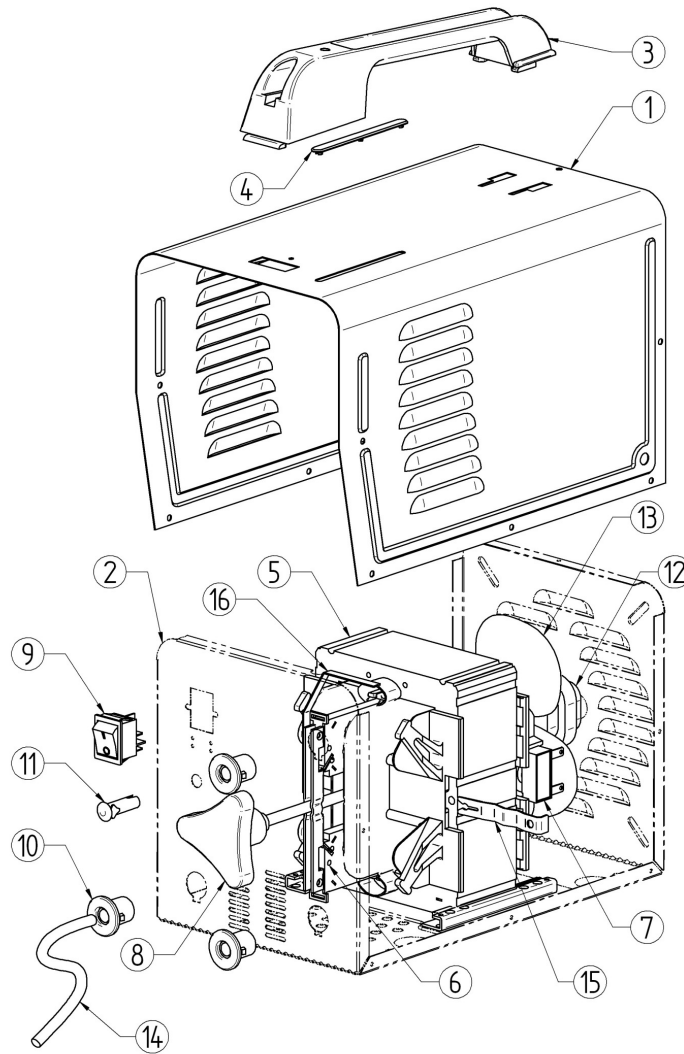

SPARE PARTS LISTING & DRAWING SHEET FOR 140A Arc Welder Turbo

Stock No.05572

Part No.AW143AT

KEY No.	PART No.	STOCK No.	DESCRIPTION
1	Y710143	06718	Top cover.
2	Y714712	06719	Bottom.
3	Y720110	06720	Handle.
4	Y720017	06721	Scala needle protection cover.
5	Y751300	06722	Transformer.
6	Y712973	06723	Shunt.
7	Y657027	06724	Thermal protective device.
8	Y720256	06725	Adjusting screw.

KEY No.	PART No.	STOCK No.	DESCRIPTION
9	Y651127	06726	Switch.
10	Y720096	06727	Cable lock.
11	Y654021	06728	Lamp.
12	Y673049	06729	Exhaust fan.
13	Y673050	06730	Fan.
14	Y741209	06731	Input supply cable.
15	Y681031	06732	Spring.
16	Y712737	06733	Scale needle.