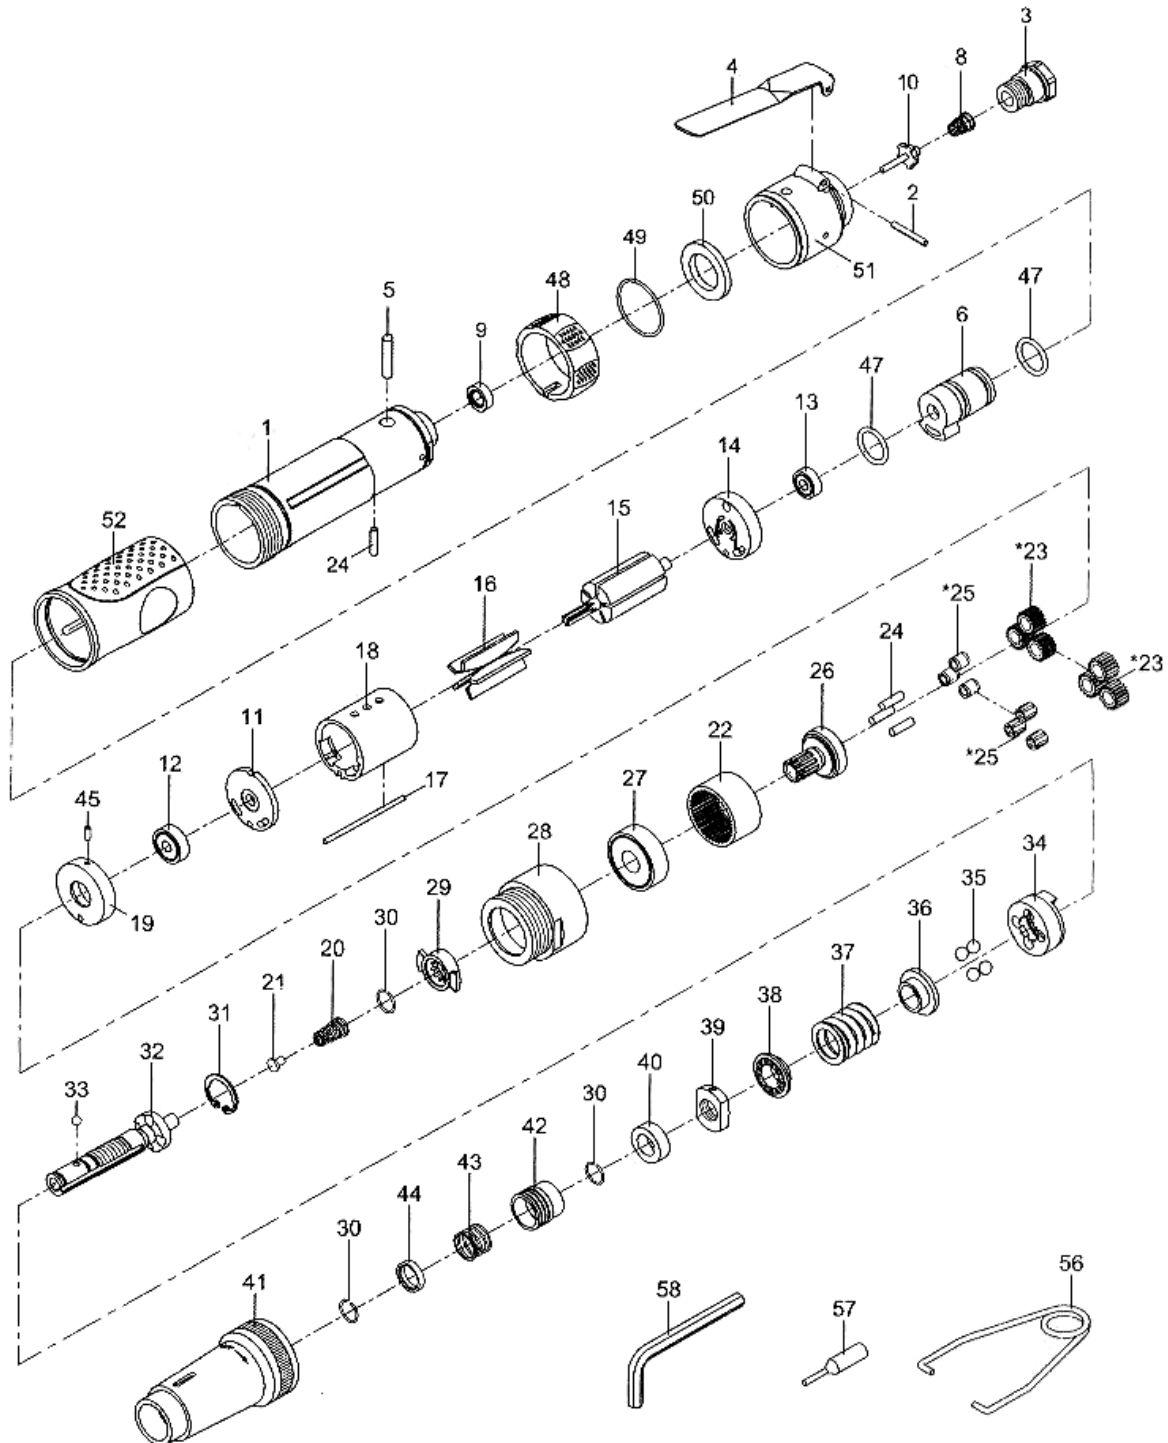

In-Line Air Screwdriver

Stock No.14197

Part No.5241PRO

Helpline: (023) 8049 4344. Sales Desk: (023) 8049 4333. General Enquiries: (023) 8026 6355.

DRAPER TOOLS LTD, HURSLEY ROAD, CHANDLER'S FORD, EASTLEIGH, HANTS. SO53 1YF. U.K. internet: www.draper.co.uk e-mail: sales@drapertools.com