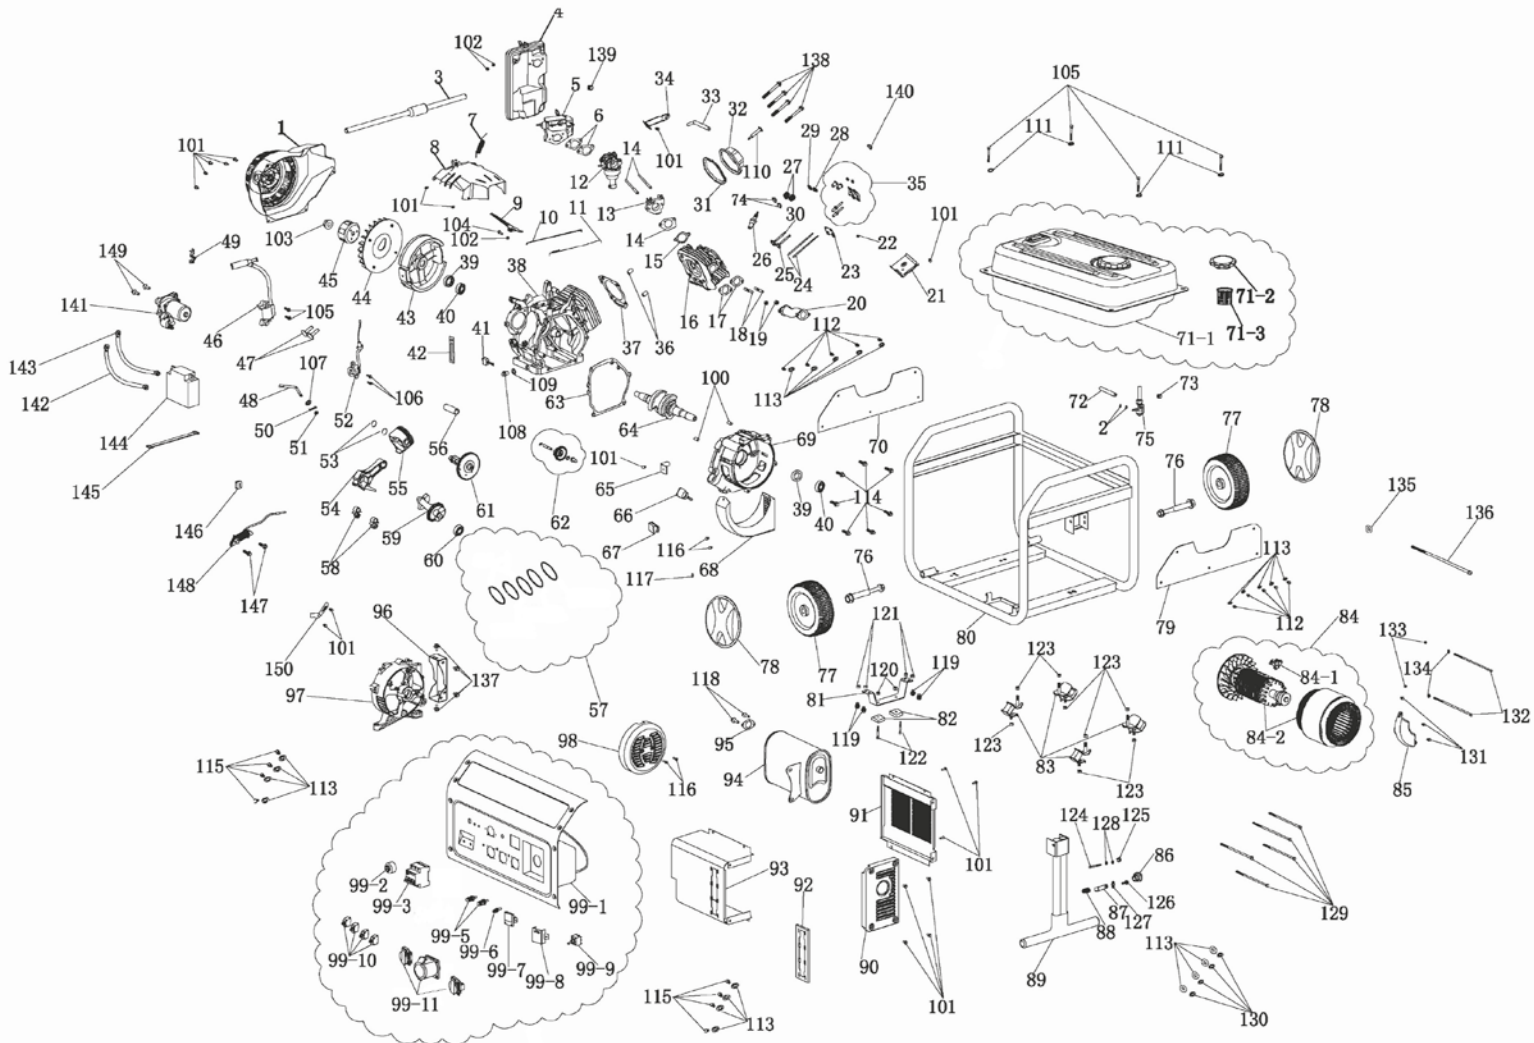

TAKC0220

SPARE PARTS DRAWING SHEET FOR 6.5kVA/11kW Petrol Generator

Stock No.16143

Part No.PG68W

Helpline: (023) 8049 4344. **Sales Desk:** (023) 8049 4333. **General Enquiries:** (023) 8026 6355.

DRAPER TOOLS LTD, HURSLEY ROAD, CHANDLER'S FORD, EASTLEIGH, HANTS. SO53 1YF. U.K website: drapertools.com e-mail: sales@drapertools.com