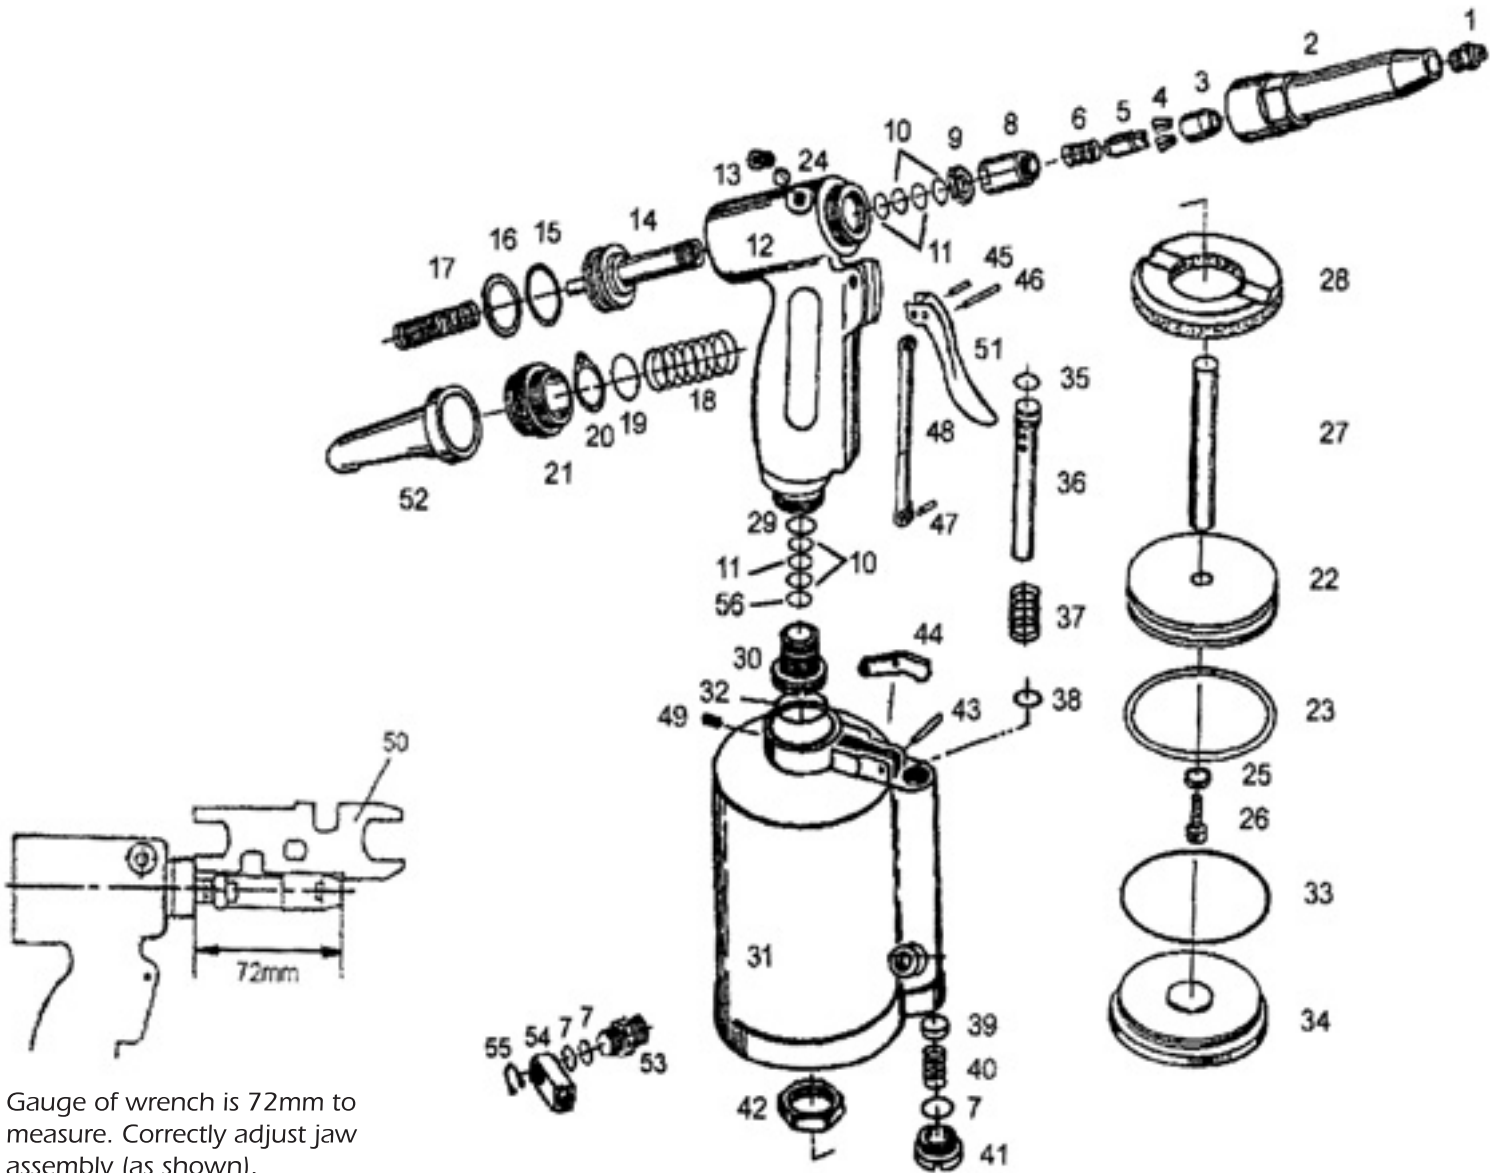

KEY No.	PART No.	STOCK No.	DESCRIPTION
28	Y02130	33979	Damping Ring
29	Y25022	61554	"O" Ring Seal
30	Y02157	33970	Screw Plug
31	Y02101	33972	Air Cylinder
32	Y02116	33971	"O" Ring Seal
33	Y10431	33985	"O" Ring Seal
34	Y02103	33986	Air Cylinder Cap
35	Y02197	61291	"O" Ring Seal
36	Y02139	33974	Valve Tube
37	Y11541	61573	Valve Tube Spring
38	Y11560	61561	"O" Ring Seal
39	Y400060	33976	Valve Plate
40	Y10544	61563	Spring
41	Y10550	61564	Plug Screw
42	Y02121	61558	Lock Nut
43	Y02167	61553	Pin
44	Y02134	33967	Trigger Lever
45	Y02168H	61548	Pin
46	Y02169	61549	Pin
47	YN2 5X6	61579	Pin
48	Y02133	61551	Trigger Rod
49	Y02172	86075	Set Screw
50	Y10647	62145	Wrench
51	Y02138H	61550	Trigger
52	Y02160	62156	Safety Cap
53	Y02147	61576	Air Inlet Plug
54	Y02146	61575	1/4" Air Inlet Fitting
55	Y02149	61574	Retaining Ring
56	Y??????	89733	"O" Ring Seal

# Riveter Kit

Stock No.33746 Part No.4296K

Gauge of wrench is 72mm to measure. Correctly adjust jaw assembly (as shown).

**Helpline:** (023) 8049 4344. **Sales Desk:** (023) 8049 4333. **General Enquiries:** (023) 8026 6355.