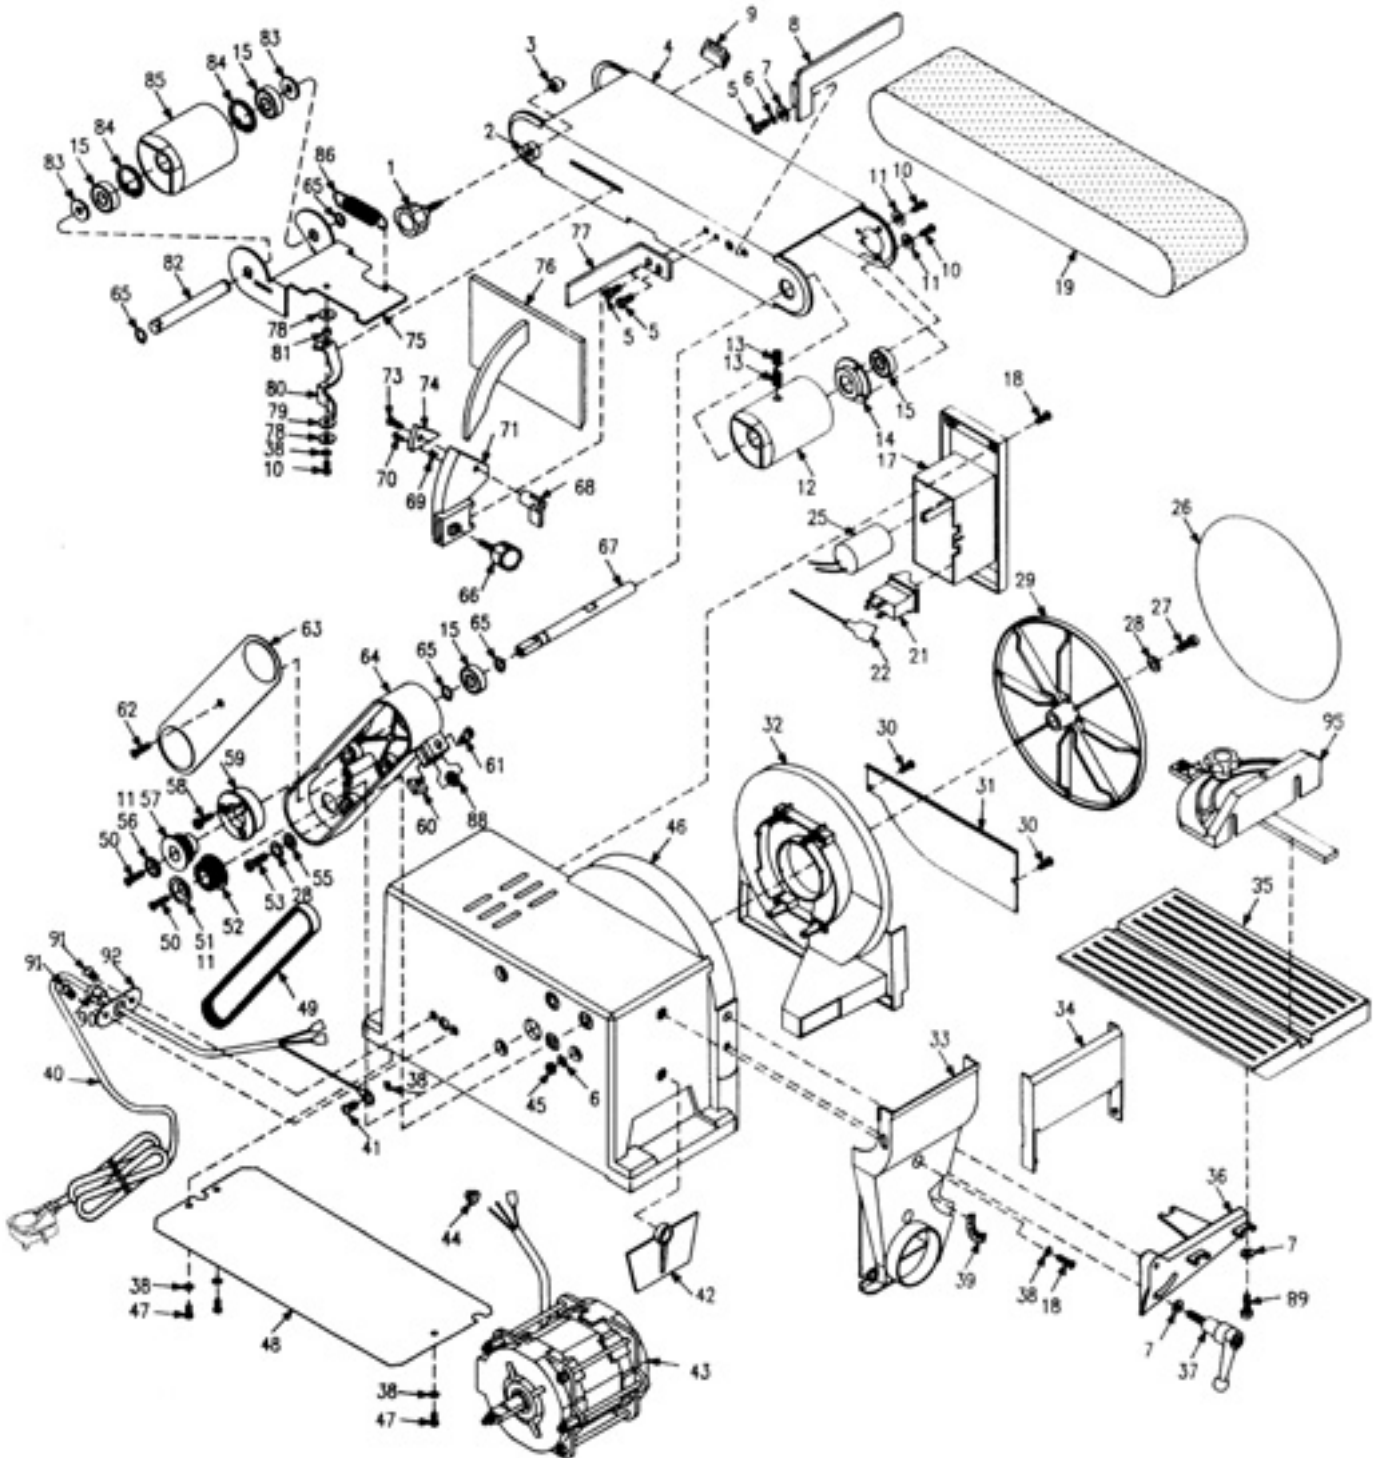

Belt & Disc Sander

Stock No.50021 Part No.BDS368

Helpline: (023) 8049 4344. **Sales Desk:** (023) 8049 4333. **General Enquiries:** (023) 8026 6355.

DRAPER TOOLS LTD, HURSLEY ROAD, CHANDLER'S FORD, EASTLEIGH, HANTS. SO53 1YE U.K.

internet: www.draper.co.uk

e-mail: sales@drapertools.com

RDJH020107