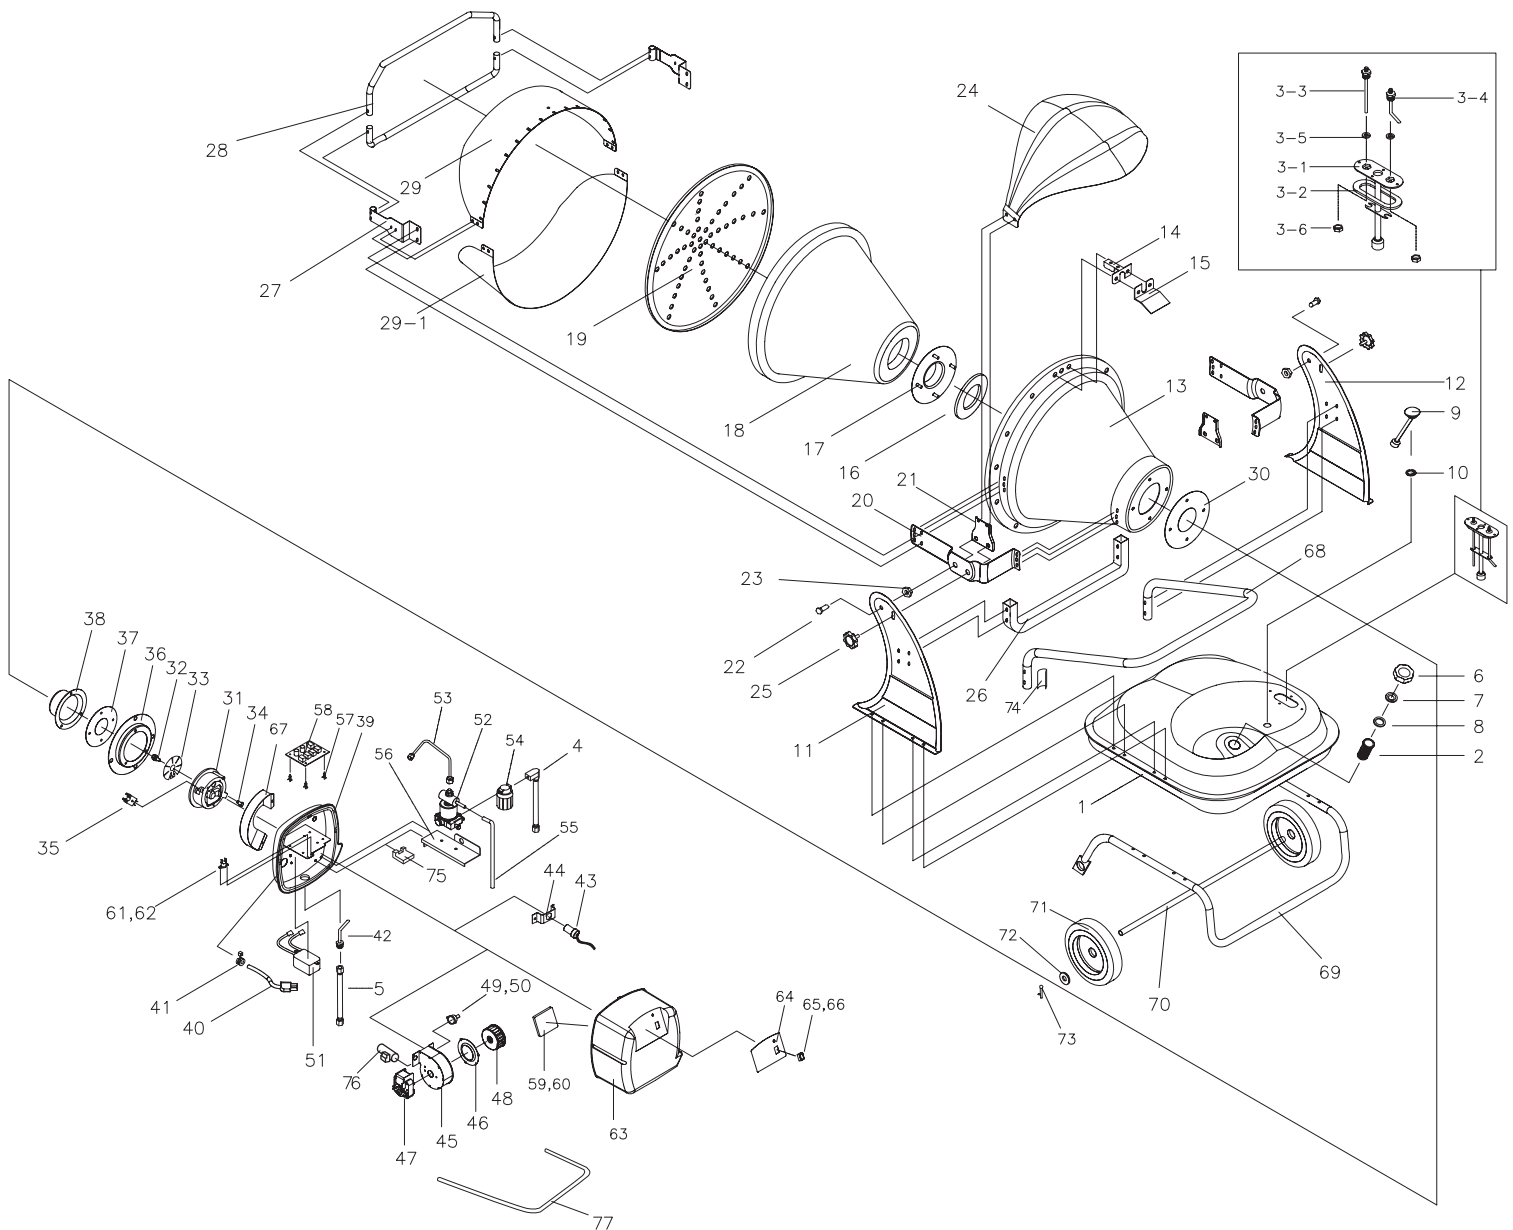

Infra-Red Diesel Space Heater

Stock No.54046

Part No.DSH-IR30

Helpline: (023) 8049 4344. Sales Desk: (023) 8049 4333. General Enquiries: (023) 8026 6355.

DRAPER TOOLS LTD, HURSLEY ROAD, CHANDLER'S FORD, EASTLEIGH, HANTS. SO53 1YF. U.K website: www.drapertools.com e-mail: sales@drapertools.com