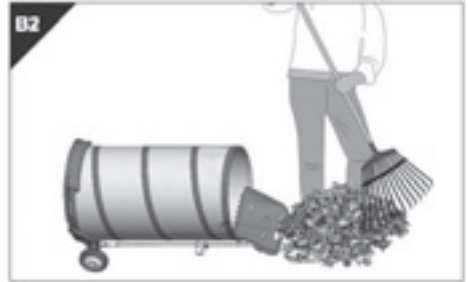

150L Garden Waste Cart

Stock No.83778

Part No.GWC

ASSEMBLY INSTRUCTIONS

09/2015

PARTS LISTING/DRAWING

Garden waste makes excellent compost, to empty, detach bag from frame and empty into composter or suitable receptile i.e. local authority provided bags etc.