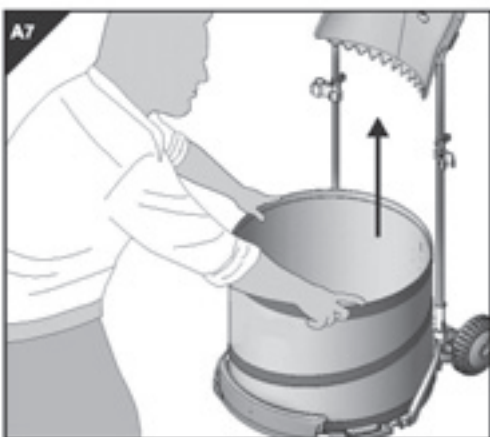

150L Garden Waste Cart

Stock No.83778

Part No.GWC

ASSEMBLY INSTRUCTIONS

09/2015

PARTS LISTING/DRAWING

Garden waste makes excellent compost, to empty, detach bag from frame and empty into composter or suitable receptile i.e. local authority provided bags etc.