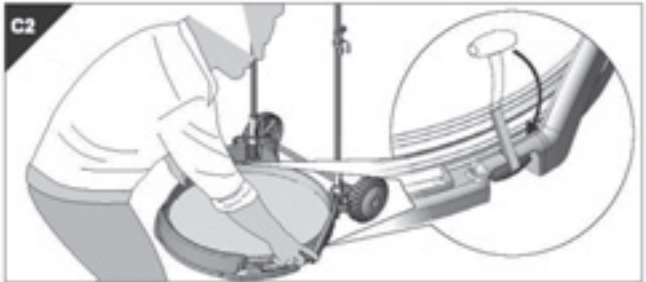

150L Garden Waste Cart

Stock No.83778

Part No.GWC

ASSEMBLY INSTRUCTIONS

09/2015

PARTS LISTING/DRAWING

Garden waste makes excellent compost, to empty, detach bag from frame and empty into composter or suitable receptile i.e. local authority provided bags etc.