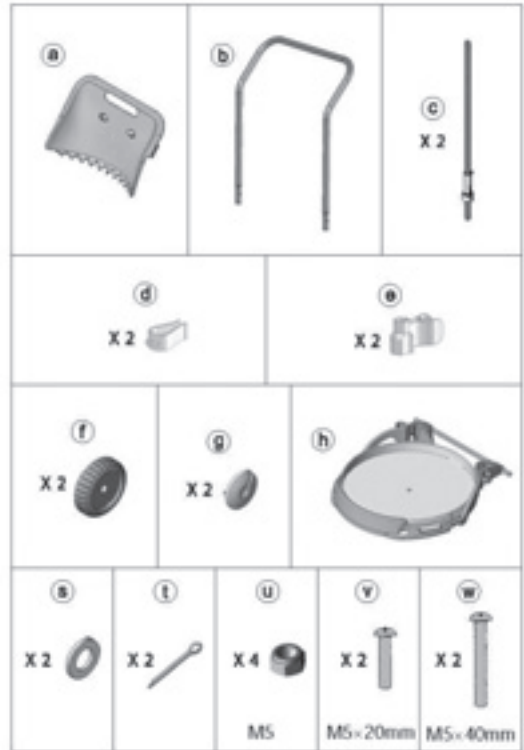

150L Garden Waste Cart

Stock No.83778

Part No.GWC

ASSEMBLY INSTRUCTIONS

09/2015

PARTS LISTING/DRAWING

Garden waste makes excellent compost, to empty, detach bag from frame and empty into composter or suitable receptile i.e. local authority provided bags etc.