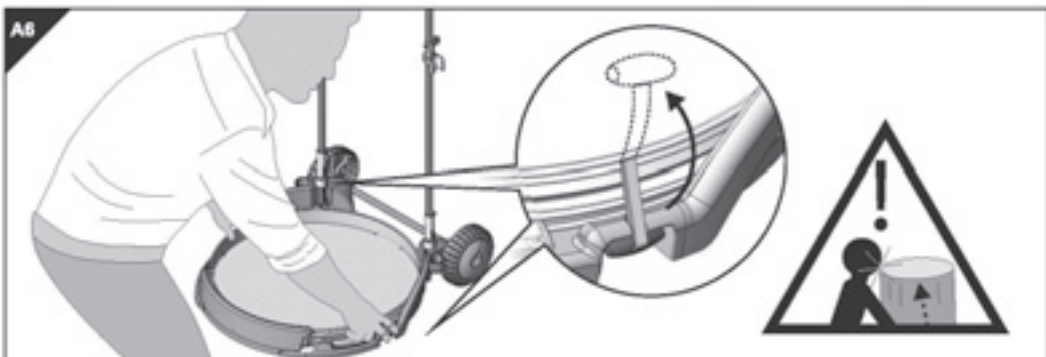

150L Garden Waste Cart

Stock No.83778

Part No.GWC

ASSEMBLY INSTRUCTIONS

09/2015

PARTS LISTING/DRAWING

Garden waste makes excellent compost, to empty, detach bag from frame and empty into composter or suitable receptile i.e. local authority provided bags etc.