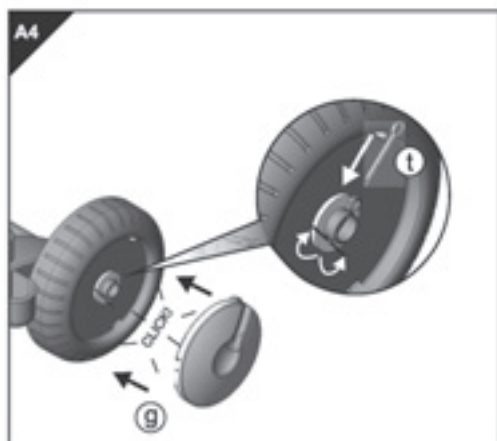

150L Garden Waste Cart

Stock No.83778

Part No.GWC

ASSEMBLY INSTRUCTIONS

09/2015

PARTS LISTING/DRAWING

Garden waste makes excellent compost, to empty, detach bag from frame and empty into composter or suitable receptile i.e. local authority provided bags etc.