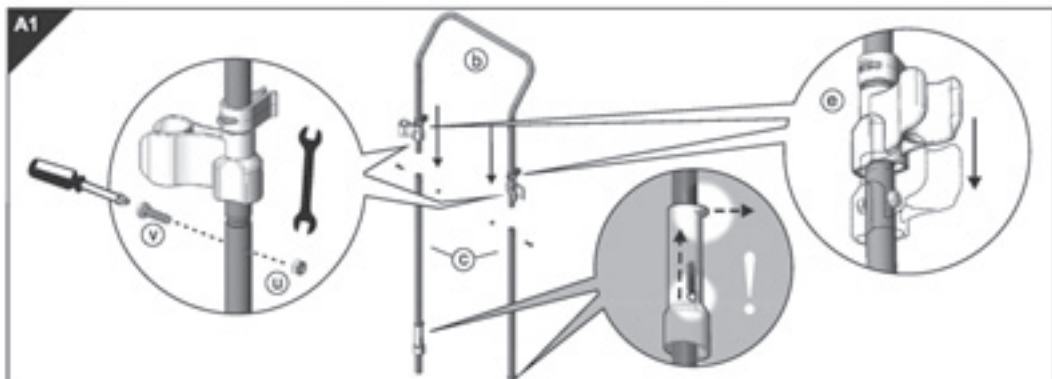

150L Garden Waste Cart

Stock No.83778

Part No.GWC

ASSEMBLY INSTRUCTIONS

09/2015

PARTS LISTING/DRAWING

Garden waste makes excellent compost, to empty, detach bag from frame and empty into composter or suitable receptile i.e. local authority provided bags etc.