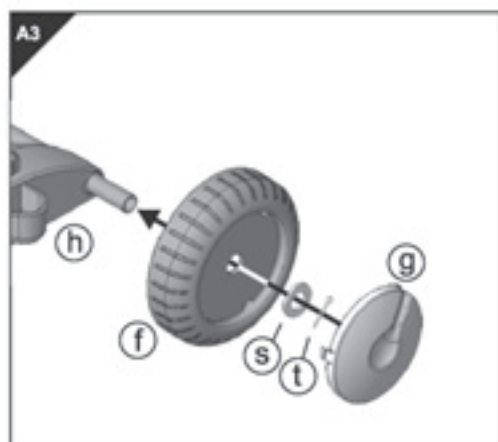

150L Garden Waste Cart

Stock No.83778

Part No.GWC

ASSEMBLY INSTRUCTIONS

09/2015

PARTS LISTING/DRAWING

Garden waste makes excellent compost, to empty, detach bag from frame and empty into composter or suitable receptile i.e. local authority provided bags etc.