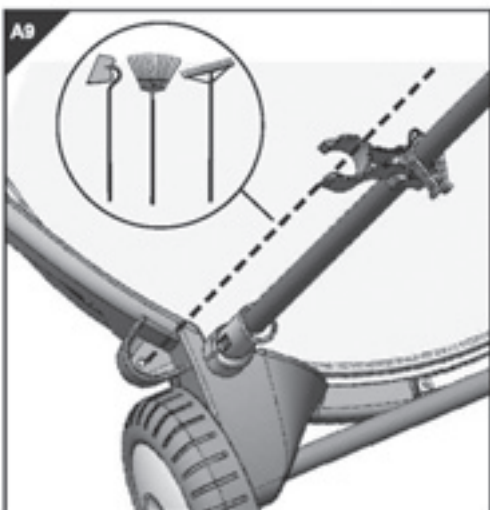

150L Garden Waste Cart

Stock No.83778

Part No.GWC

ASSEMBLY INSTRUCTIONS

09/2015

PARTS LISTING/DRAWING

Garden waste makes excellent compost, to empty, detach bag from frame and empty into composter or suitable receptile i.e. local authority provided bags etc.