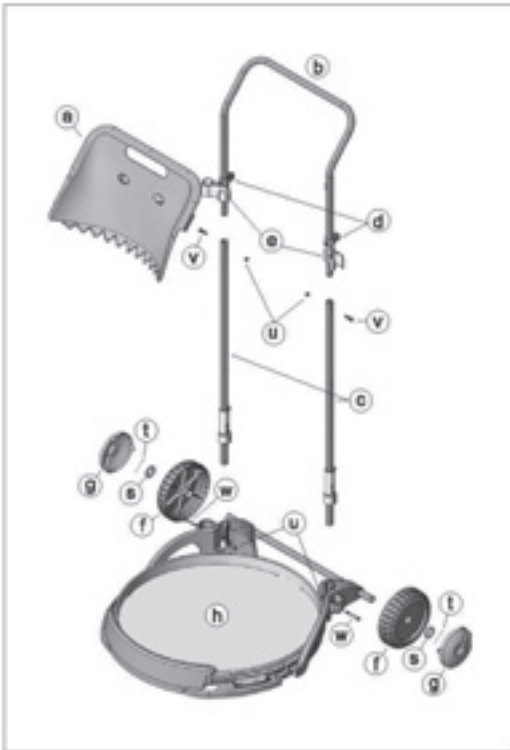

150L Garden Waste Cart

Stock No.83778

Part No.GWC

ASSEMBLY INSTRUCTIONS

09/2015

PARTS LISTING/DRAWING

Garden waste makes excellent compost, to empty, detach bag from frame and empty into composter or suitable receptile i.e. local authority provided bags etc.