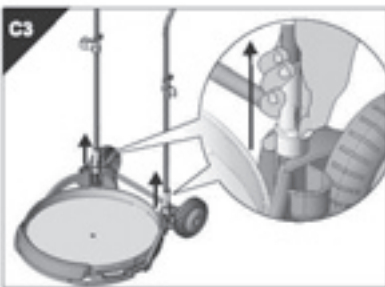

150L Garden Waste Cart

Stock No.83778

Part No.GWC

ASSEMBLY INSTRUCTIONS

09/2015

PARTS LISTING/DRAWING

Garden waste makes excellent compost, to empty, detach bag from frame and empty into composter or suitable receptile i.e. local authority provided bags etc.