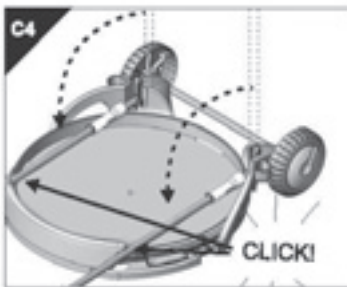

150L Garden Waste Cart

Stock No.83778

Part No.GWC

ASSEMBLY INSTRUCTIONS

09/2015

PARTS LISTING/DRAWING

Garden waste makes excellent compost, to empty, detach bag from frame and empty into composter or suitable receptile i.e. local authority provided bags etc.