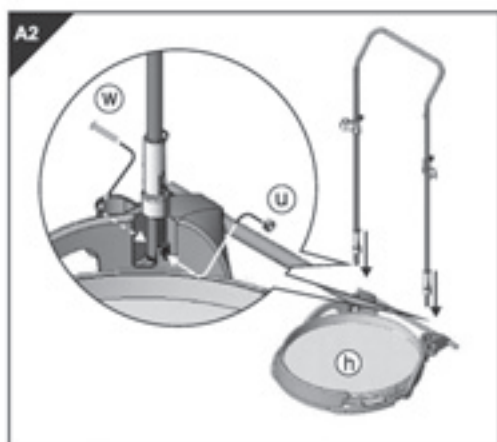

150L Garden Waste Cart

Stock No.83778

Part No.GWC

ASSEMBLY INSTRUCTIONS

09/2015

PARTS LISTING/DRAWING

Garden waste makes excellent compost, to empty, detach bag from frame and empty into composter or suitable receptile i.e. local authority provided bags etc.